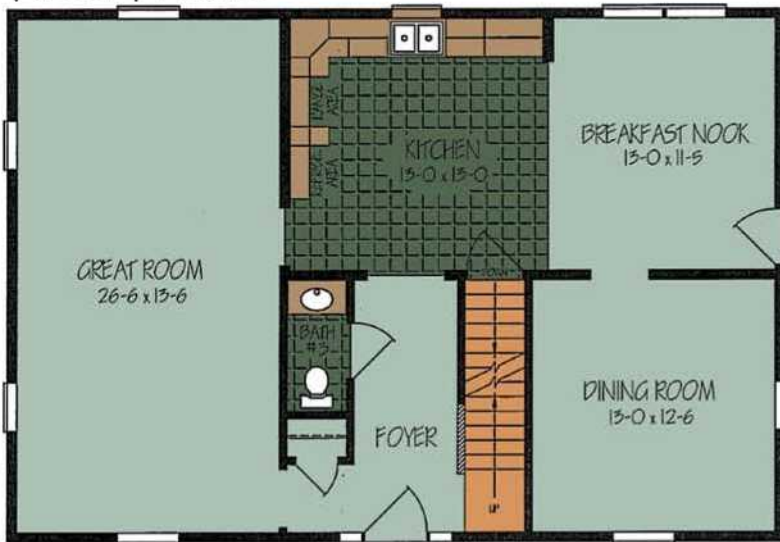

The Williamsburg 1

Total Square Feet: 2200

FIRST FLOOR

SECOND FLOOR

Two Story Bedrooms: 4 Baths: 3
Square Feet: 27-6 x 40-0
File # LIT-IVILL