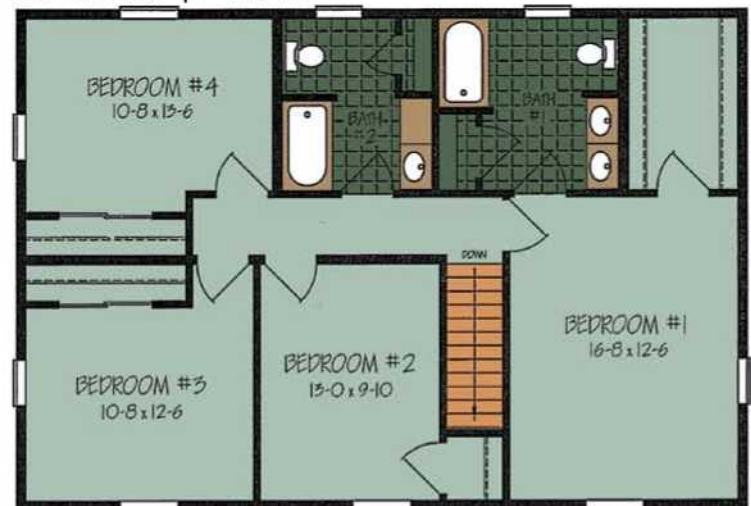

The Williamsburg 1

Total Square Feet: 2200

FIRST FLOOR

SECOND FLOOR

Two Story Bedrooms: 4 Baths: 3
Square Feet: 27-6 x 40-0
File # LIT-IVILL