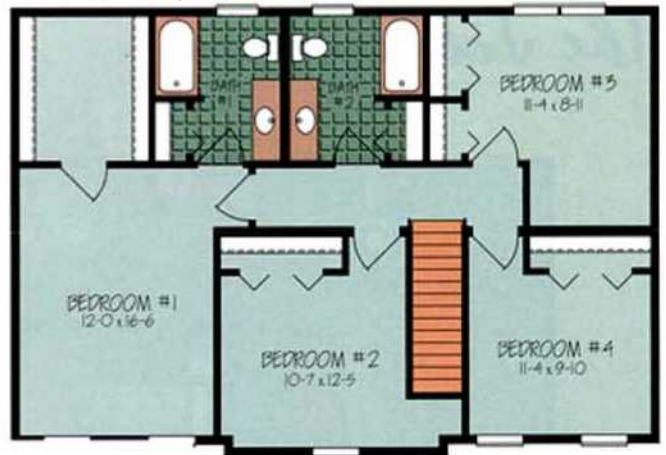

# The Stamford 11

Total Square Feet: 2329

## FIRST FLOOR

## SECOND FLOOR

Floorplan # T2615435FB  
Two Story Bedrooms: 4 Baths: 3  
Square Feet: first floor 26-10 x 54-1 second floor 26-10 x 54-1  
File # LIT-2 STAM