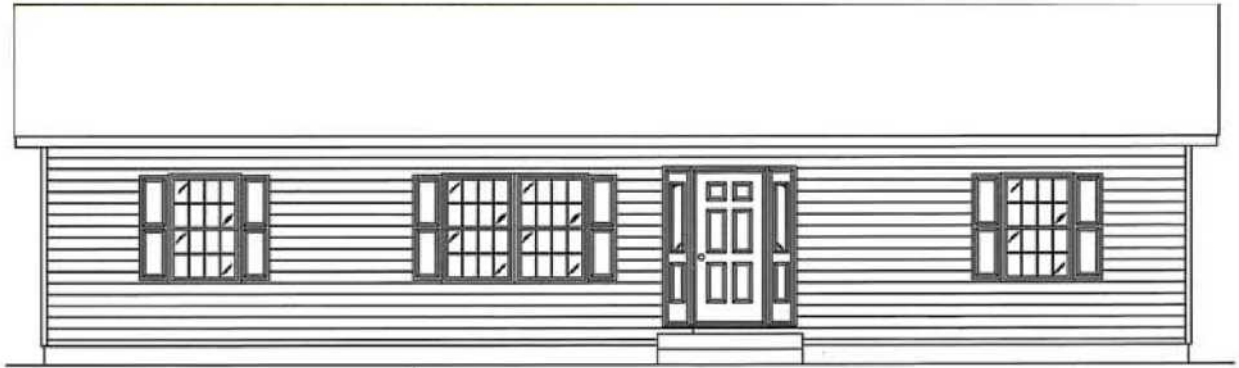

The Laurel 11

Total Square Feet: 1375

Floorplan # R276532LRB
Ranch Bedrooms: 3 Baths: 2
Square Feet: 27-6 x 50-0
File # LIT-2LAU