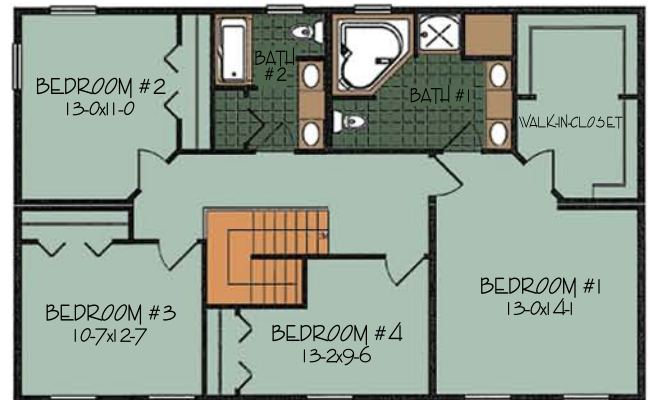

The Dalton

FIRST FLOOR

SECOND FLOOR

Two Story Bedrooms: 4 Baths: 2.5
 Square Feet: 27-7 x 44-0
 File # LIT-DALTON